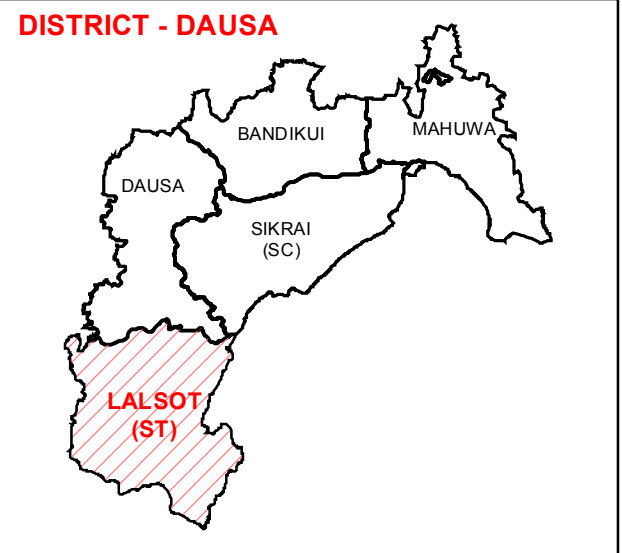

ASSEMBLY CONSTITUENCY - LALSOT (ST)-89

DISTRICT - DAUSA

Legend

- T Tehsil Headquarter
- R ILR Headquarter
- P Patwar Circle Headquarter
- Tehsil Name Tehsil Boundary
- ILR Circle Name ILR Circle Boundary
- Patwar Circle Patwar Circle Boundary
- Village Name Village Boundary