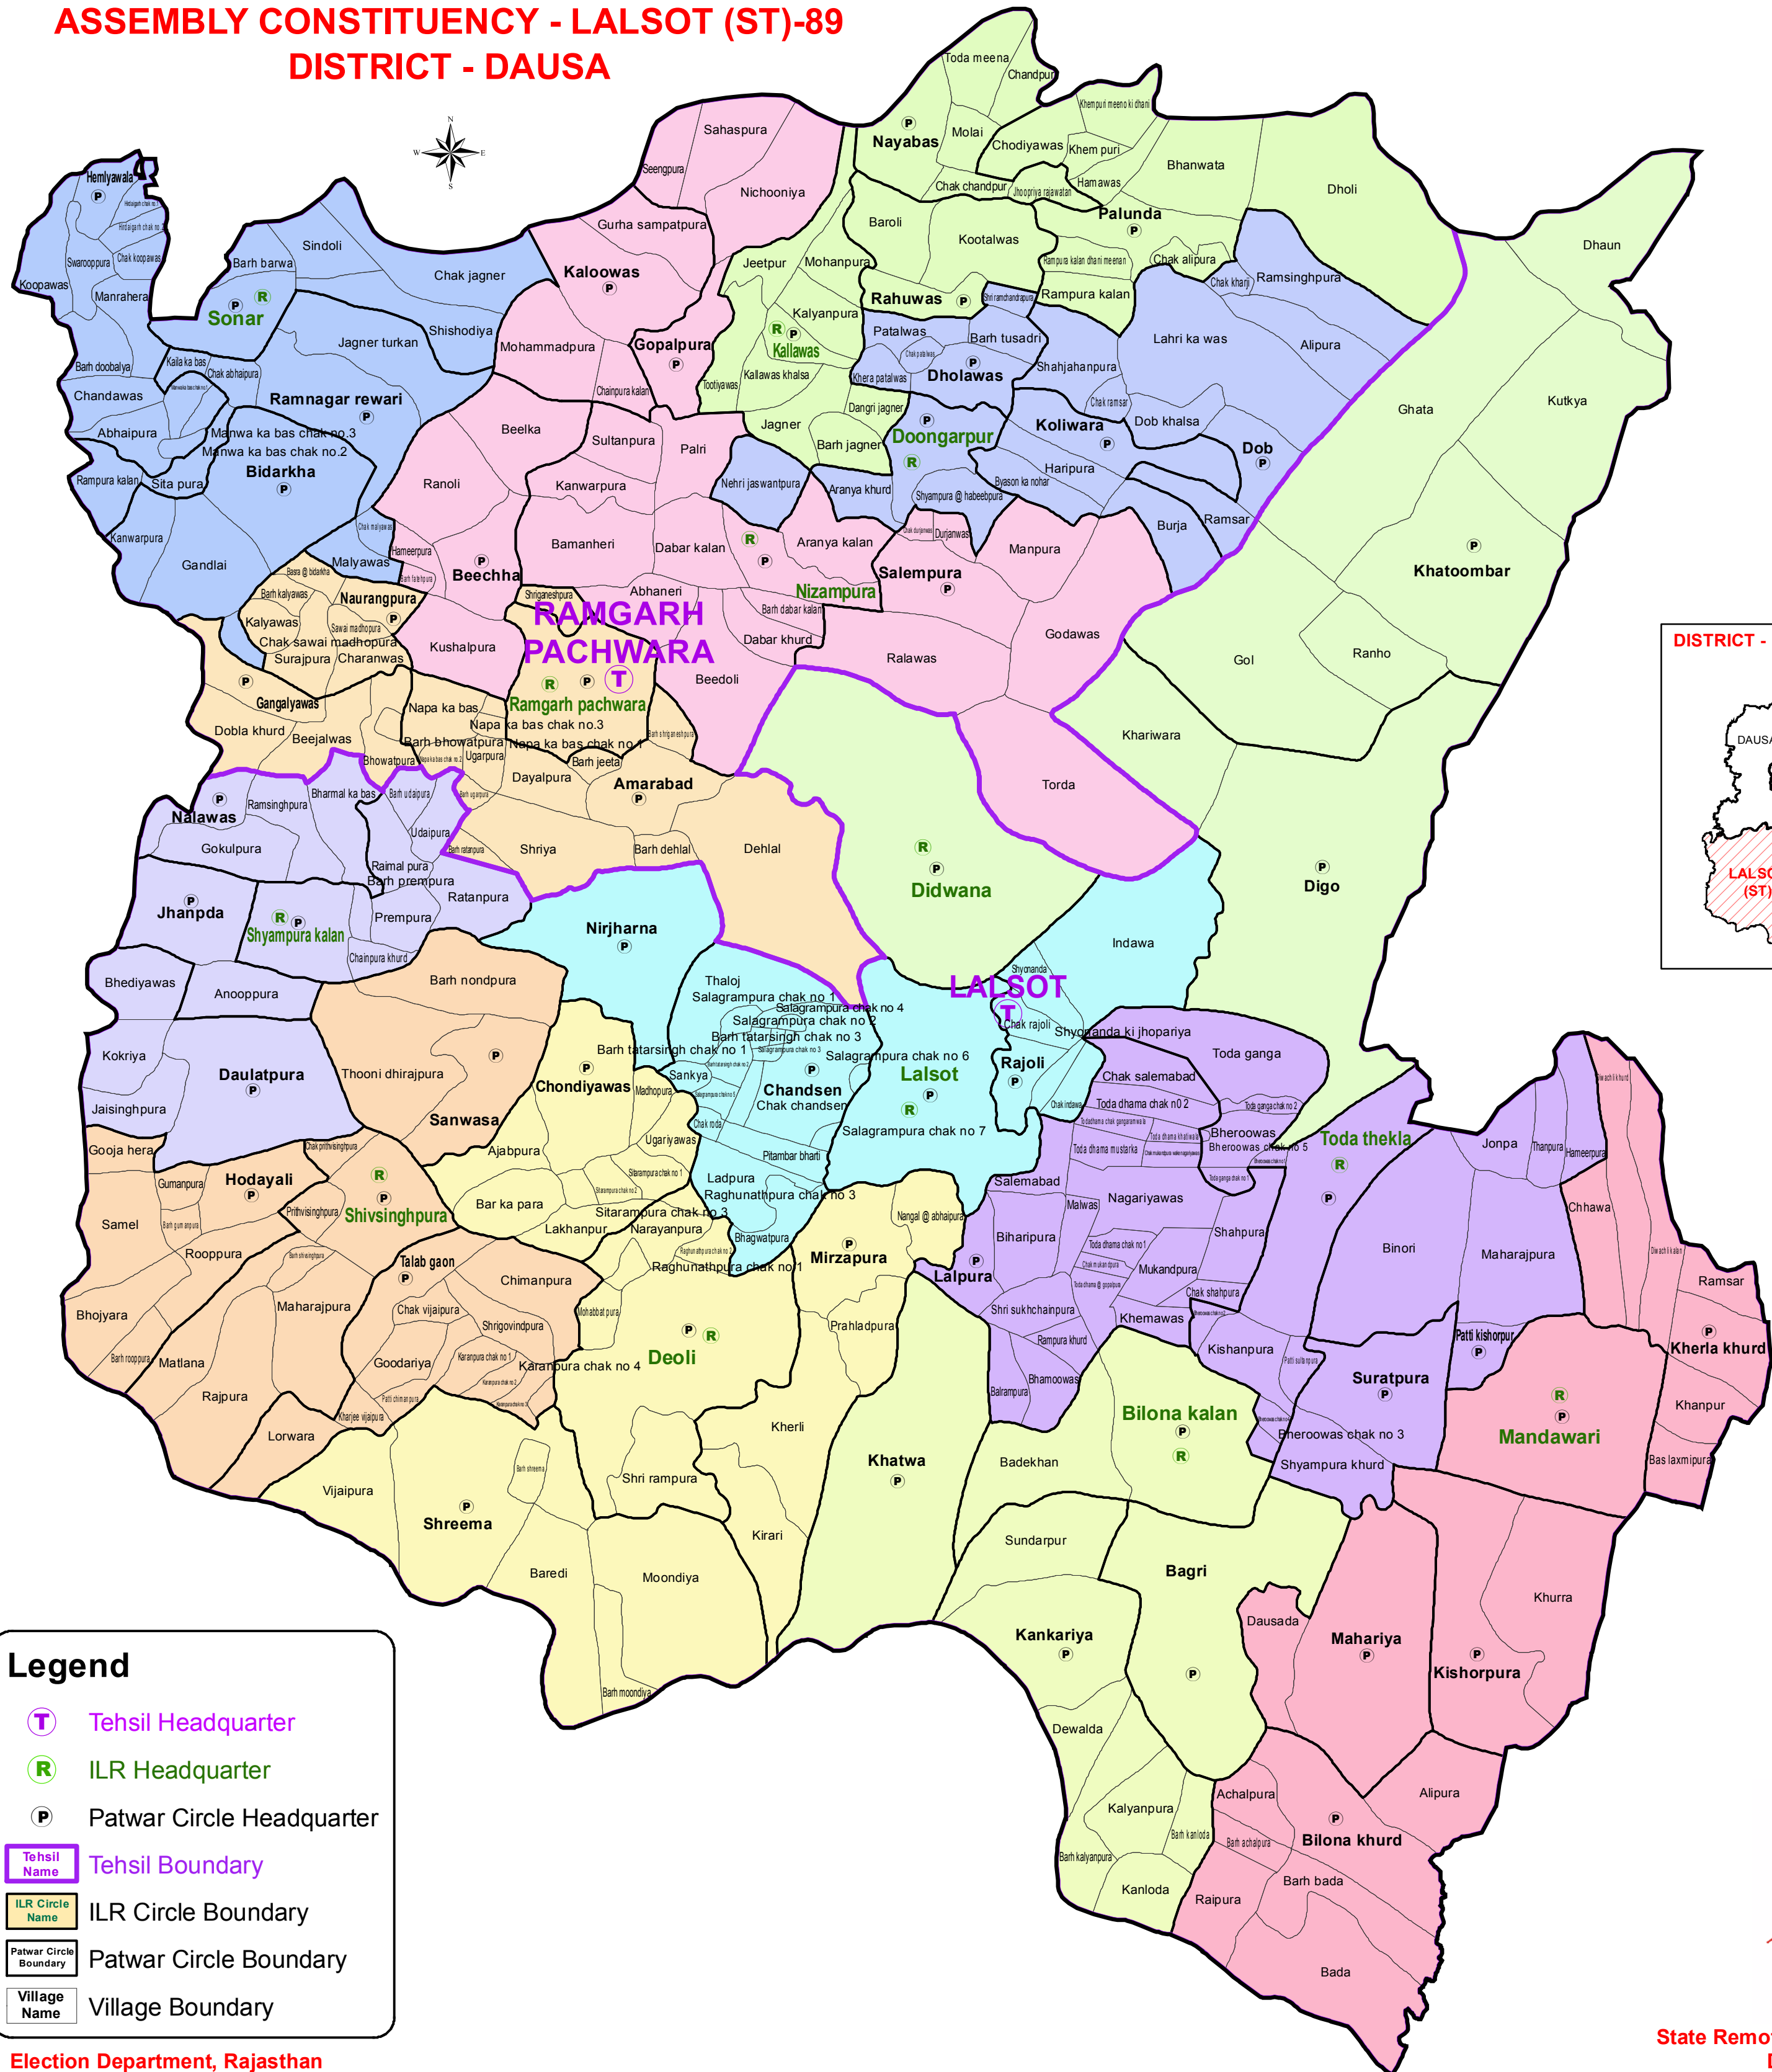

ASSEMBLY CONSTITUENCY - LALSOT (ST)-89

DISTRICT - DAUSA

Legend

- T Tehsil Headquarter
- R ILR Headquarter
- P Patwar Circle Headquarter
- Tehsil Name Tehsil Boundary
- ILR Circle Name ILR Circle Boundary
- Patwar Circle Patwar Circle Boundary
- Village Name Village Boundary